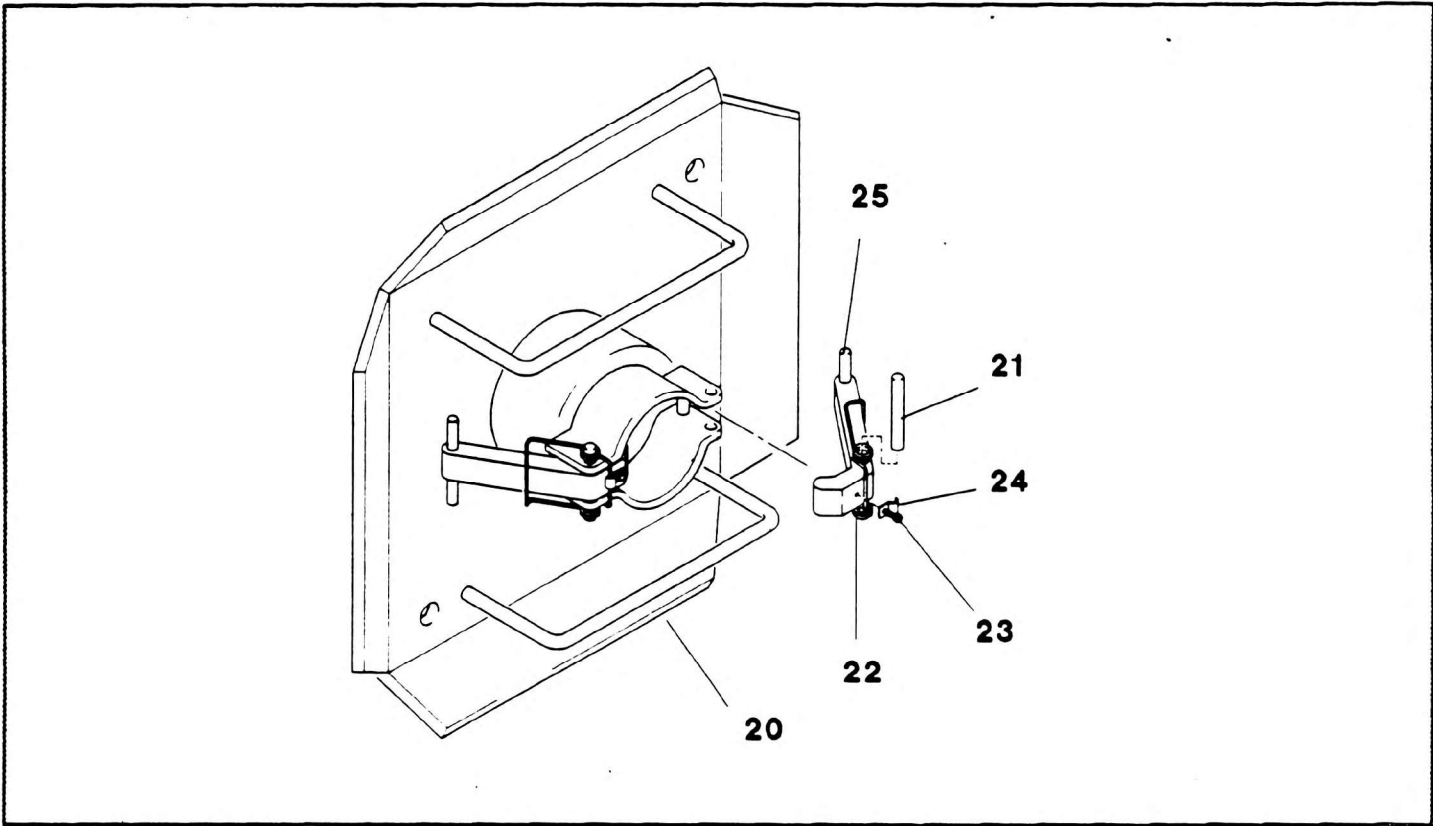

FLOAT ASSEMBLY - OUTRIGGER

GROVE

NO.	PART NO.	QTY	DESCRIPTION	NO.	PART NO.	QTY	DESCRIPTION
	6-458-000044		COMPLETE ASSY				
20	6-458-000045	1	FLOAT, OUTRIGGER				
21	7-690-164845	2	PIN, ROLL 3/8" X 3"				
22	7-834-000120	2	SPRING				
23	7-790-100653	2	SCREW, SELF-TAPPING 10-24 NC X 3/8" - TYPE C				
24	7-300-000056	2	CLAMP				
25	6-593-000137	2	LEVER				